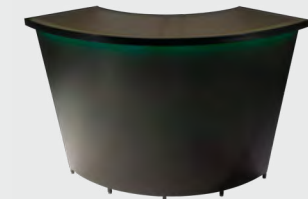

Bars & Counters

Connect and socialize with guests. Functional solutions for entertaining and hosting demos.

Metallic pewter gray curved counter with taupe-colored glass top features two AC outlets, three USB charging outlets, locking storage cabinet and two shelves.

For personalization contact
exhibitorsolutions@freeman.com

(red-lit)