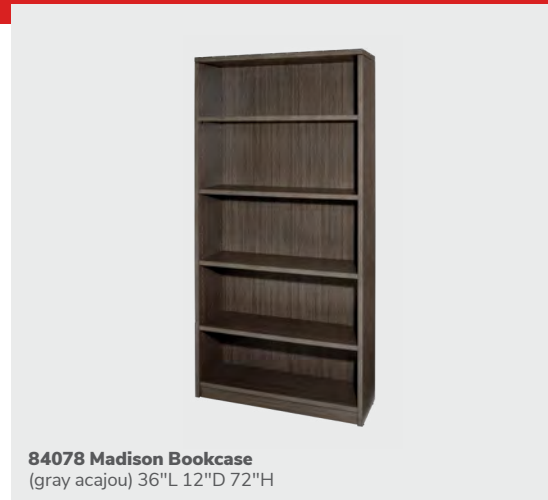

POWERED
DETAIL

84084 Tech Desk, Powered
 (black metal, laminate) 60"L 30"D 30"H

71045 Gray Gaslift Chair
 (gray, black) 20"L 26"D 38"H

DESK BACK

DESK FRONT

84075 Madison Executive Desk
 (gray acajou) 60"L 30"D 29"H
810844 Pro Executive High Back Chair
 (white vinyl) 25"L 24"D 45-48"H
 Adjustable height