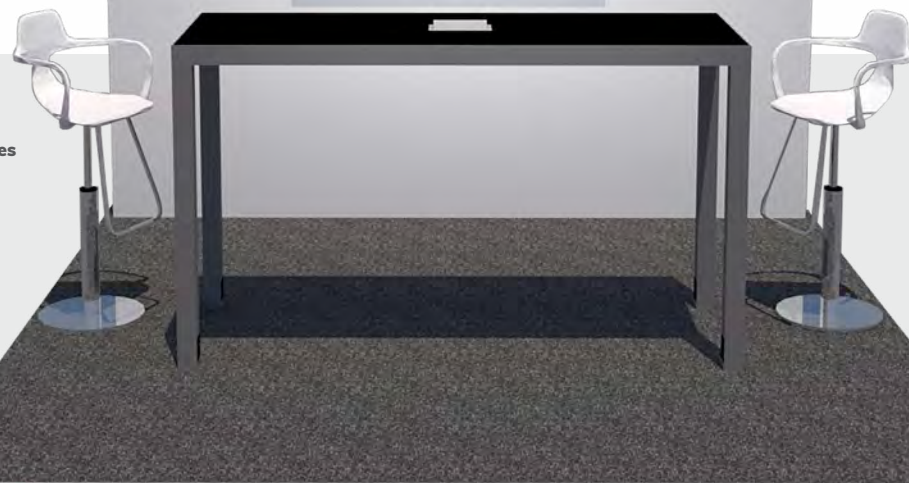

Power seating and tables

Demos displayed powerfully.

Denotes AC and USB charging outlets

POWERED
DETAIL

Ventura Powered Bar Tables
(silver frame)
72.25"L 26.25"D 42"H
820950 black top
820955 white top

Ventura Powered Bar Table & Shark Barstools 10'x10' Booth

820965 Ventura Powered Café Tables
(white top, silver frame)
72.25"L 26.25"D 30"H