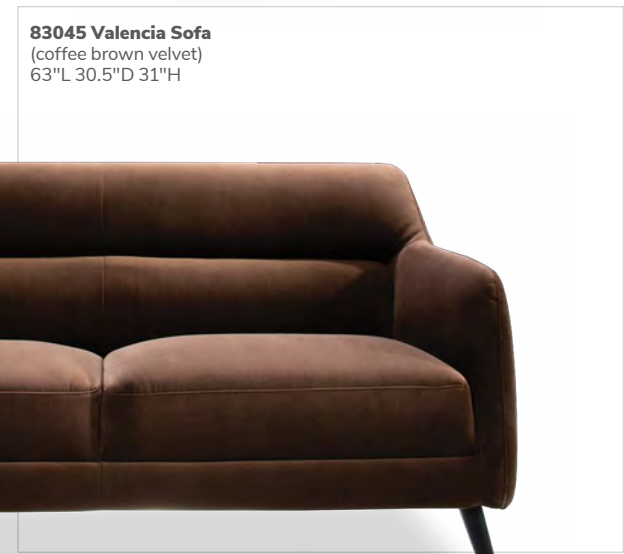

Soft seating

Pair neutral colors for a cohesive look.

81037 Sterling Chair
(gray fabric)
33"L 33.5"D 32"H

8309 Sterling Sofa
(gray fabric)
82"L 33.5"D 32"H

830949 Fairfax Sofa
(white vinyl, brushed metal)
62"L 26"D 30"H

810949 Fairfax Chair
(white vinyl, brushed metal)
27"L 26"D 30"H

Soft seating

Perfect for more in-depth conversations.

Soft seating

Mix and match chairs and sofas to create comfort in any sized space.

830951 Key Largo Sofa
(black fabric)
79"L 35"D 34"H