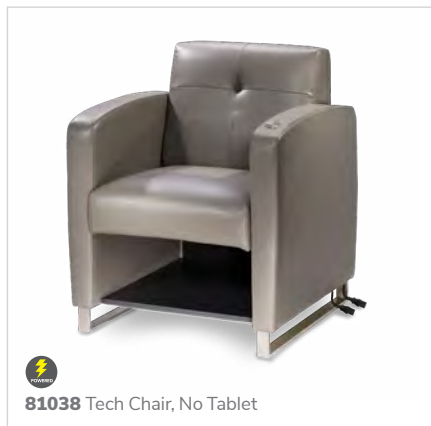

Power seating and tables

Convenience at your fingertips.

 Denotes AC and USB charging outlets

 **81039 Tech Tablet Chair**
(gray vinyl, white metal tablet, chrome base)
30.5"L 29"D 33.5"H

 **820710 Wireless Charging Table, Powered**
(white, AC plug-in)
20"L 20"D 18"H
Mobile devices must have Qi wireless charging capability.