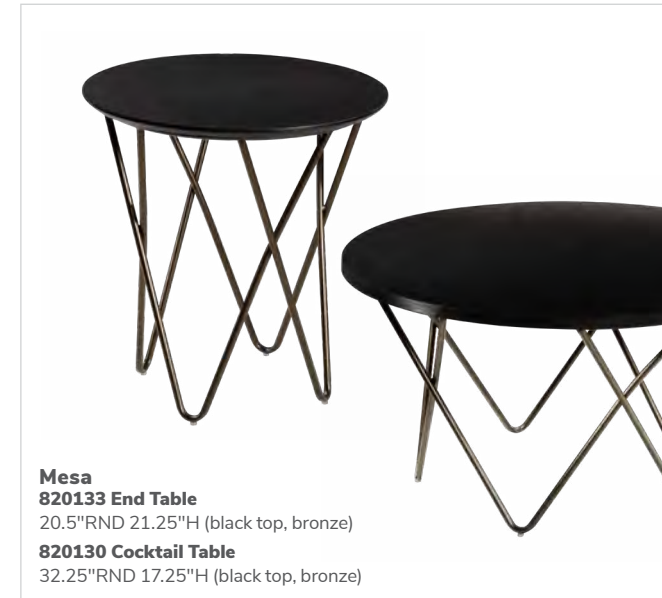

 **820710 Wireless Charging Table, Powered**
(white, AC plug-in)
20"L 20"D 18"H

820844 Aura Round Table
(white metal)
15" Round 22"H

Regis
(brushed metal)
82074 Bench Table 47"L 15.5"D 16"H
82075 End Table 16"L 15.5"D 16.5"H

Sedona Side Table
(bronze finish) 15.75"L 15.75"D 24"H
820312 (white top)
820310 (black top)
820311 (wood top)

Accent tables

Relax and have a nice conversation.

Mesa
820135 End Table
20.5"RND 21.25"H (wood top, bronze)
820132 Cocktail Table
32.25"RND 17.25"H (wood top, bronze)

Mesa
820133 End Table
20.5"RND 21.25"H (black top, bronze)
820130 Cocktail Table
32.25"RND 17.25"H (black top, bronze)

Mesa
820134 End Table
24"RND 21.25"H (glass top, bronze)
820131 Cocktail Table
36"RND 17.25"H (glass top, bronze)