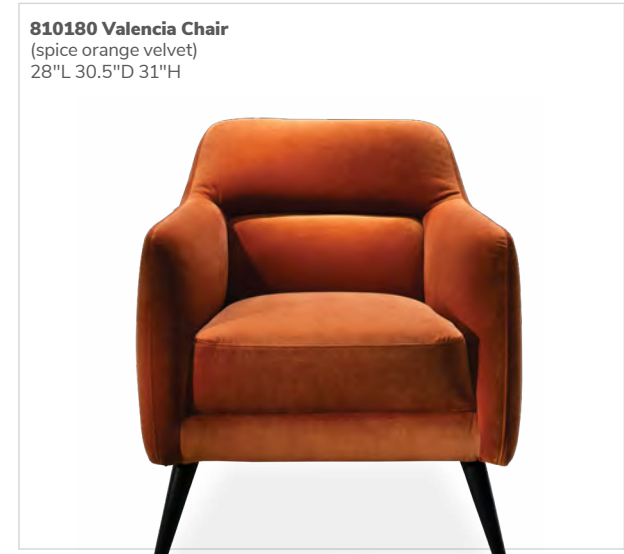

Soft seating

Pair neutral colors for a cohesive look.

81037 Sterling Chair
(gray fabric)
33"L 33.5"D 32"H

8309 Sterling Sofa
(gray fabric)
82"L 33.5"D 32"H

830949 Fairfax Sofa
(white vinyl, brushed metal)
62"L 26"D 30"H

810949 Fairfax Chair
(white vinyl, brushed metal)
27"L 26"D 30"H

Soft seating

Perfect for more in-depth conversations.

Soft seating

Mix and match chairs and sofas to create comfort in any sized space.

830951 Key Largo Sofa
(black fabric)
79"L 35"D 34"H