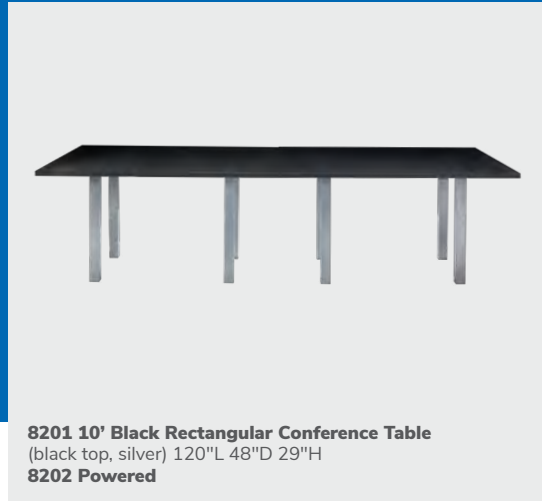

Conference tables

Make an impression.

8201 10' Black Rectangular Conference Table
(black top, silver) 120"L 48"D 29"H
8202 Powered