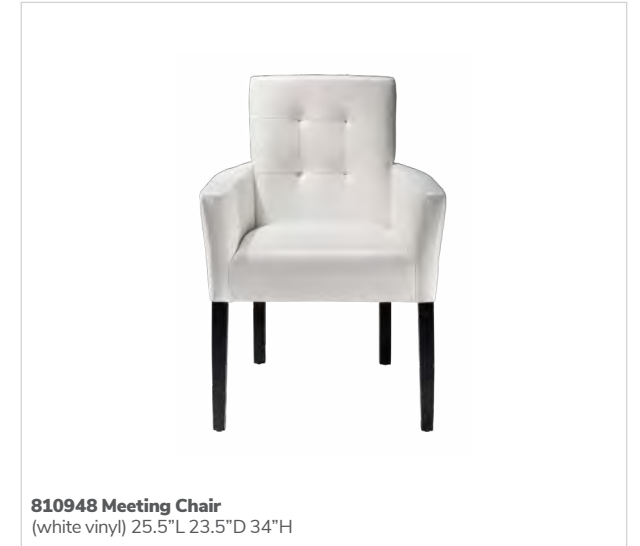

Accent chairs

Let comfort and quality take the lead.