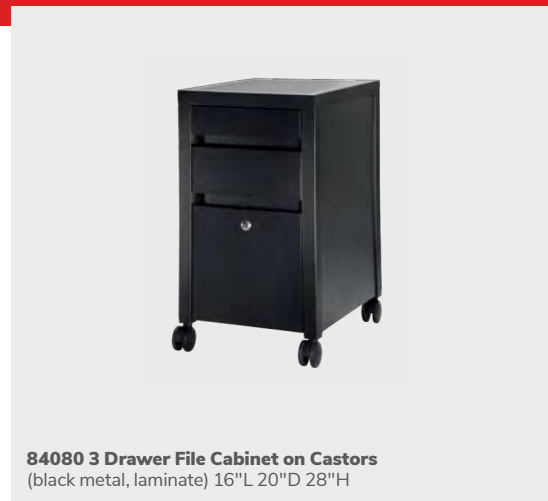

Show essentials

Add essential elements that showcase your brand during the show.

Product Kiosk & Display

- 75032 Display Cube—Large**
(black) 24"W 24"L 42"H
- 75031 Display Cube—Medium**
(black) 18"W 18"L 36"H
- 75030 Display Cube—Small**
(black) 12"W 12"L 42"H

220121 Chrome Stanchion with 8' Retractable Belt
(black, belt) 42"H

220118 Chrome Sign Holder
(sign holds) 22"W 28"H

84080 3 Drawer File Cabinet on Castors
(black metal, laminate) 16"L 20"D 28"H

8503001 Large Refrigerator
(white) 14.0 cubic feet
28"W 28"L 64"H