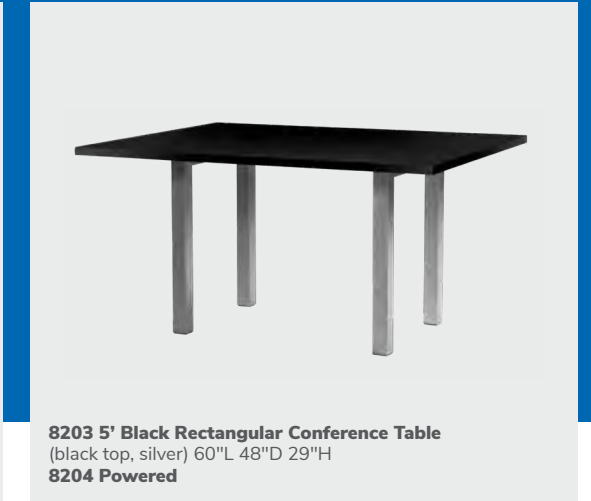

Conference tables

Make an impression.

8201 10' Black Rectangular Conference Table
(black top, silver) 120"L 48"D 29"H
8202 Powered

8205 8' Black Rectangular Conference Table
(black top, silver) 96"L 48"D 29"H
8206 Powered

8203 5' Black Rectangular Conference Table
(black top, silver) 60"L 48"D 29"H
8204 Powered

820263 Madison 10' Table
(gray acajou) 120"L 48"D 29"H

810175 Genesis Chair
(black fabric, black)
27.5"L 27.5"D 40-43.5"H Adjustable.