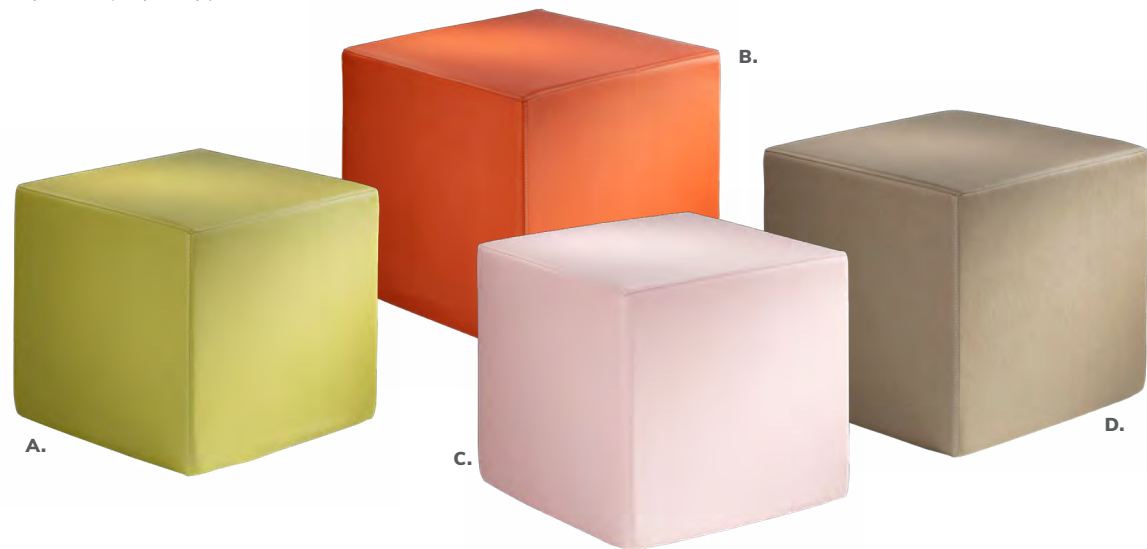

81517 (yellow vinyl)

Vibe Cube Ottomans

Bright and cheerful designs liven up your space.

Vibe Cube Ottomans

18"L 18"D 18"H

- A) 81535 (citrus green vinyl)
- B) 81537 (spice orange vinyl)
- C) 81538 (desert rose vinyl)
- D) 81536 (taupe vinyl)