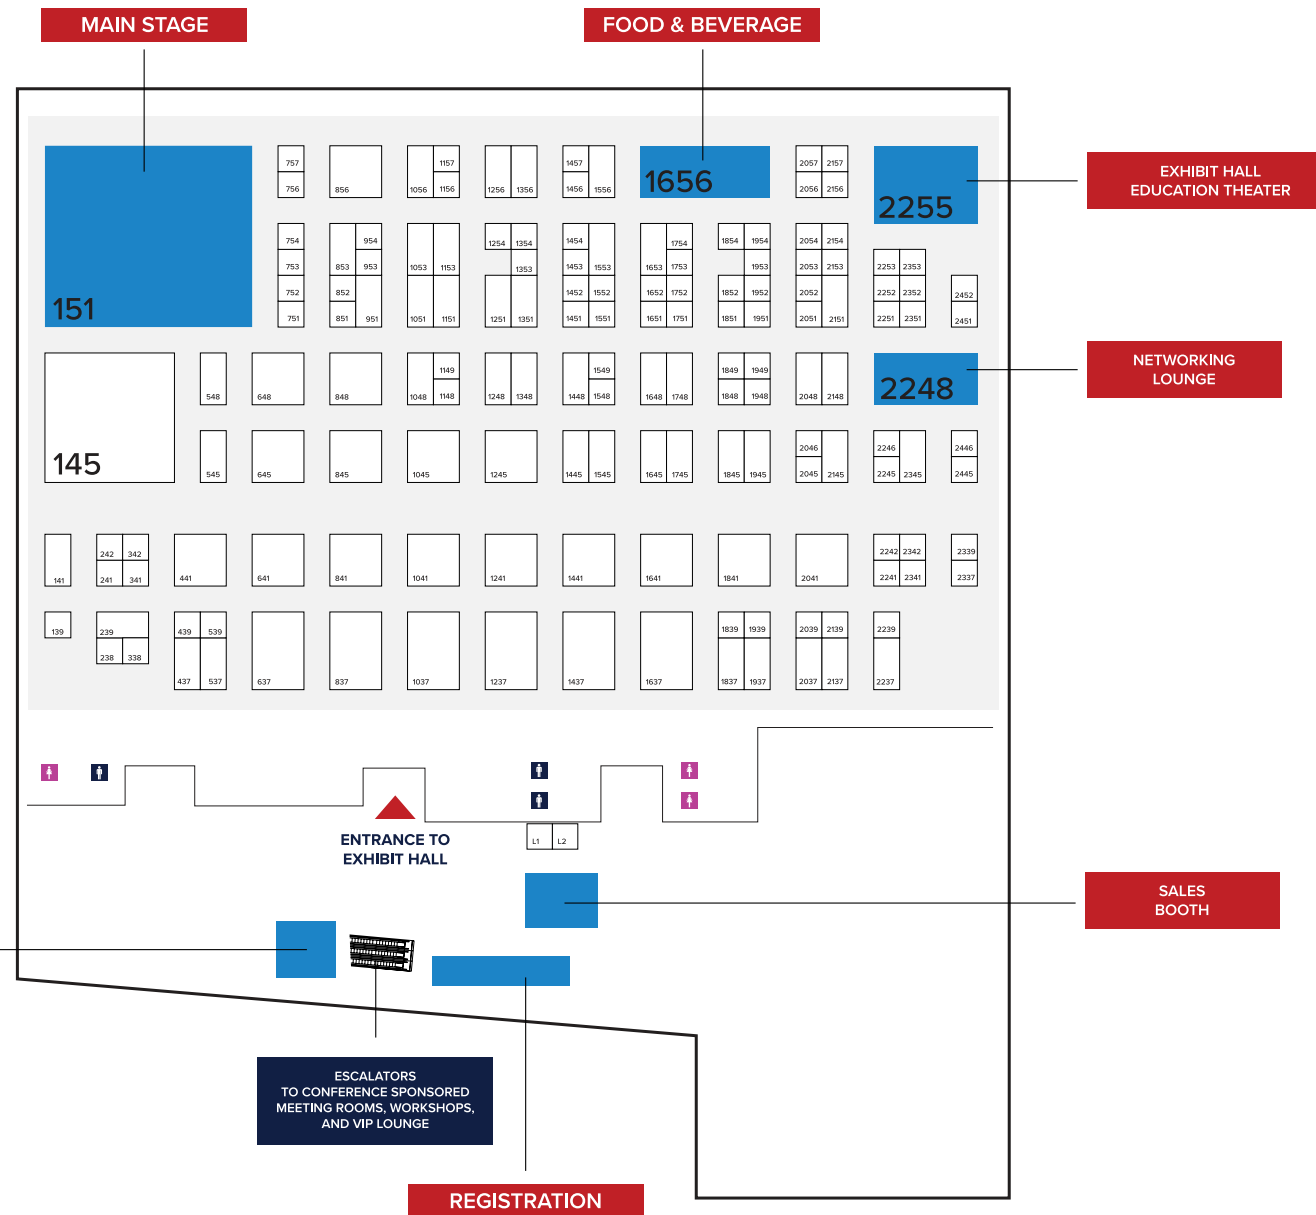

# EXHIBIT HALL MAP

# EXHIBITOR LIST

EXHIBITOR	BOOTH
Pi-Lit Technologies	1848
Power Tech Contracting, LLC	1556
Proxim Wireless	1457
Q-Free	441
RaDD Network Solutions, Inc.	2148
Rekor	1045
Rhythm Engineering	238
Roadsys, Inc	239
RTB Safe Traffic, Inc.	539
RTC Manufacturing	1939
SAESOL Tech	2242
Sensys Networks	1448
Siemens Digital Industries	1845
Simrex Corporation	1952
Skyline Products	754
Solar Technology, Inc.	2053
Southwest Research Institute	1241
StreetLight Data/Jacobs Engineering Group, Inc.	1453
Stuttgart Inc	1548
Sunrise SESA Technology, Inc.	2342
SWARCO McCain, Inc.	1637
Teledyne FLIR	1056
Texas A&M Transportation Institute	757
Tomar	2051
TomTom North America	2145
Traffic & Parking Control (TAPCO)	845
Traffic Logix	2039
Traffic Technology International	L2
Trafficvision	1648
TransCore	545
TRENDnet	1456
TX Department of Transportation	139
U.S. Department of Transportation (USDOT)	145
Univ. of Tennessee at Chattanooga - Center of Urban Informatics and Progress	1452
Valerann	752
Videology	852
Viva	1948
Vizzion	1651
Wavetronix	1754
Western Systems	1437
Wireless Technology, Inc / WTI	1751
xyzt.ai	1951
Yaham Optoelectronics Co., Ltd	2252
Yunex Traffic	837
ZED.Digital	342