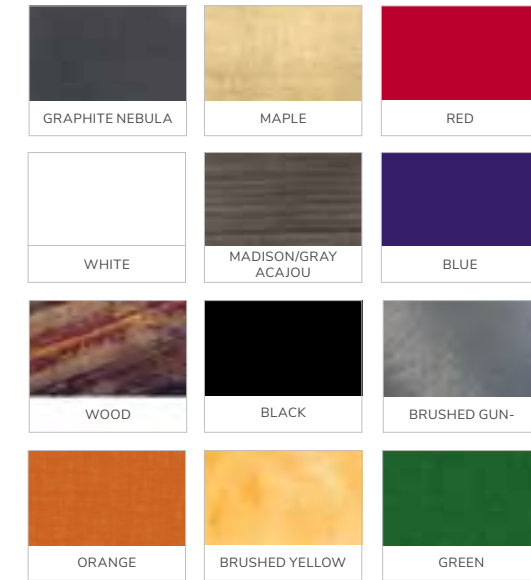

Customize and Create

Choose your base, black or chrome, then pick a color that suits your design.