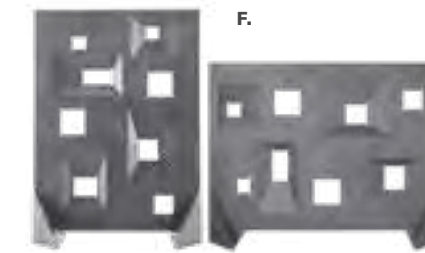

Show Essentials

Greenery and Dividers

Metallic pewter gray curved counter with taupe-colored glass top features two AC outlets, three USB charging outlets, locking storage cabinet and two shelves.

HEDGE

- **A) 85030**
  7' Boxwood Hedge
  36.5"L 12"D 84"H
- **B) 85035**
  4' Boxwood Hedge
  46"L 9"D 47"H

Miramar Dividers

A.

- **B) 820930**
  30" Round Bar Table
  (blue top, chrome hydraulic base)
  30" RND 45"H
- **C) 810860 Laguna Barstool**
  (maple, chrome)
  18"L 20"D 47"H

- **Miramar Dividers**
  (molded plastic)
- **A) 85040** (white)
- **Vertical:** 63"L 23"D 83"H
- **Horizontal:** 83"L 23"D 63"H

D.

E.

F.

- **Miramar Dividers**
  (molded plastic)
- **D) 85043** (harvest yellow)
- **E) 85042** (burgundy)
- **F) 85041** (gray)
- **Vertical:** 63"L 23"D 83"H
- **Horizontal:** 83"L 23"D 63"H